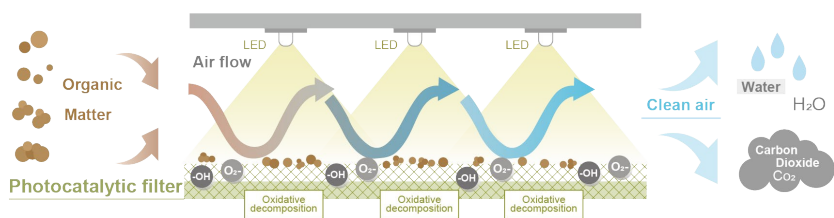

KL-W01

Photocatalyst Air Purifier

NEW

KL-W01P

Equipped with pollen filter
(KL-W01P only)

www.turnedk.com

TURNED

Photocatalyst Air Purifier

KL-W01 KL-W01P

KL-W01P
Equipped with
"pollen filter"
Blocks pollen by 80%
Approx. 80%
(According to our research)

NEW

A brand new photocatalyst device that solves spatial problems.

Kaltech photocatalytic technology

Photocatalyst technology differs in reducing odors even without adsorption filters

The industry's first air purifier that performs only by photocatalysts filter and without an adsorption filter*1. Our ability to develop photocatalyst materials and applied products with reaction rates improved to the limit, can deliver air purification with unprecedented performance.

Photocatalyst filters reduce a variety of odors

Amazing odor-reducing power

- Pet Odor
- Musty Odor
- Sweaty Odor
- Toilet Odor
- Aging Odor
- Cooking Odor

*Evidence data is based on test space not in actual space.