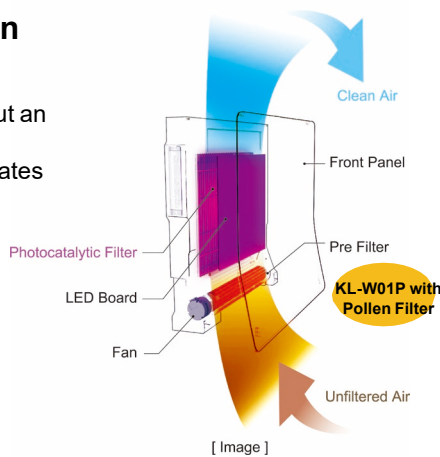

KL-W01

Photocatalyst Air Purifier

NEW

KL-W01P

Equipped with pollen filter
(KL-W01P only)

www.turnedk.com

TURNED

Photocatalyst Air Purifier

KL-W01 KL-W01P

KL-W01P
Equipped with
"pollen filter"
Blocks pollen by 80%
Approx. 80%
(According to our research)

NEW

A brand new photocatalyst device that solves spatial problems.

Kaltech photocatalytic technology

Photocatalyst technology differs in reducing odors even without adsorption filters

The industry's first air purifier that performs only by photocatalysts filter and without an adsorption filter*1. Our ability to develop photocatalyst materials and applied products with reaction rates improved to the limit, can deliver air purification with unprecedented performance.

※1 The industry's first wall-mounted air purifier without an adsorption filter (according to our research)
 ※2 Evaluation space : 1㎡ (in house), Measurement : 92L Gastec detector tube, Initial concentration: 6.25 ppm