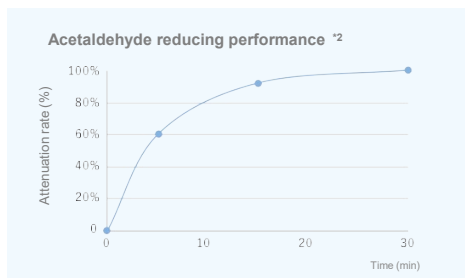

Amazing odor-reducing power

- Pet Odor
- Musty Odor
- Sweaty Odor
- Toilet Odor
- Aging Odor
- Cooking Odor

*Evidence data is based on test space not in actual space.