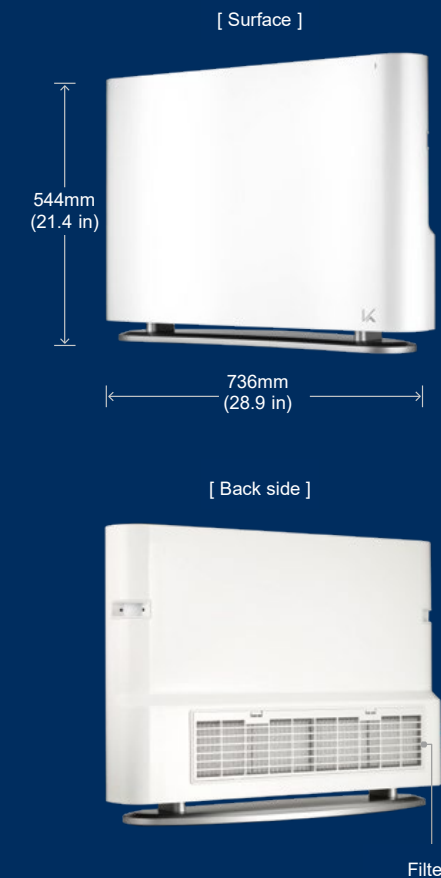

Kaltech's unique "photocatalytic technology" reduces a variety of odors, in the air and purifies it into clean air.

• Side-flow structure

(Kaltech's original photocatalytic technology)

It repeatedly reduces odor by horizontally directing the air flow against the photocatalyst filter and purifies the air into fresh and clean air. [Patent pending]

• Amazing Odor Reducing power by photocatalytic filter

- Pet odor
- Damp odor
- Sweaty odor
- Toilet Odor
- Aging odor
- Cooking odor

* Data is based on test space, not actual use space.
* Evaluation space: 1m³ (in-house) Measurement: GASTEC detector tube 92L Initial concentration: 6.25ppm

KL-F01 Floor type

Equipped with Kaltech's original photocatalyst technology Large space floor type Air Purifier

Specifications

Model name	KL-F01	Suggested retail price	Open price	
Purification method	Photocatalytic filter + filter for flower pollen			
Power supply (rated input)	AC100 - 240V 50-60Hz			
Applicable space size of usage (standard) *1	Approx. 93 m² (1001ft²) /30 min.			
Air volume mode	TURBO	HIGH	LOW	SILENT
Power consumption	135W	90W	65W	60W
Operating sound	62db	56db	47db	36db
External dimensions	W: 736 mm × H: 544mm × D: 203 mm W: 28.9 in × H: 21.4in × D: 8.0 in			
Weight	Approx. 1.6kg (35 lb)			
Power cord length	1.8m (5ft)			

* 1 This is the guideline of the floor size that can be reduced to the level where odor is hardly detected by our standard. (Depends on operating environment)

About using the product

● This is not a medical equipment. ● As carbon monoxide accompanied with the combustion including oil, the gas appliance cannot be eliminated, moderate ventilation is necessary at the time of the use such as oil heating machines.

1 Year Warranty

⚠ Safety warning