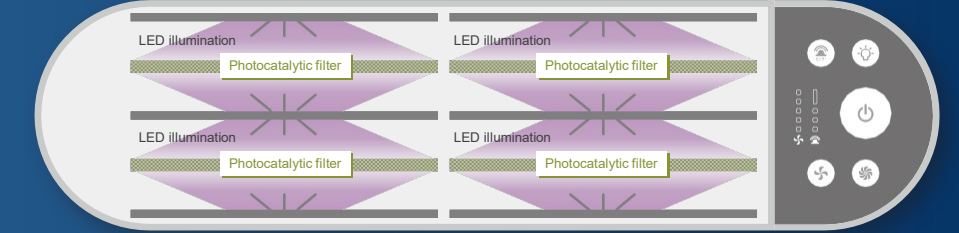

Enjoy the clean air.

POINT  
**2**

The 4 photocatalytic filters and "double-sided illumination" LED makes the effect incomparable.

Photocatalytic filter

LED illumination image

\*When electricity turns on, it will light up to purple.