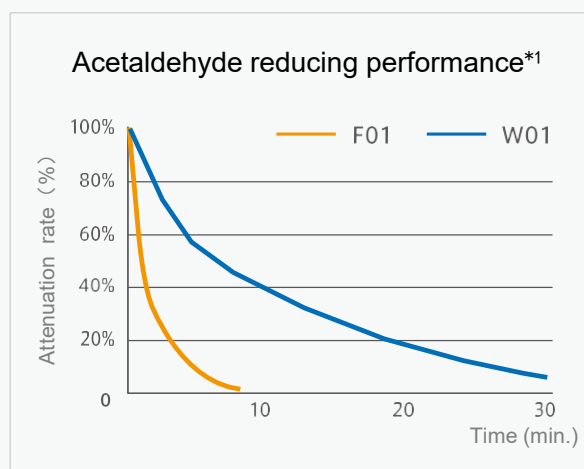

• Amazing Odor Reducing power by photocatalytic filter

- Pet odor
- Damp odor
- Sweaty odor
- Toilet Odor
- Aging odor
- Cooking odor

* Data is based on test space, not actual use space.
* Evaluation space: 1m³ (in-house) Measurement: GASTEC detector tube 92L Initial concentration: 6.25ppm

KL-F01 Floor type

Equipped with Kaltech's original photocatalyst technology Large space floor type Air Purifier

Specifications

Model name	KL-F01	Suggested retail price	Open price	
Purification method	Photocatalytic filter + filter for flower pollen			
Power supply (rated input)	AC100 - 240V 50-60Hz			
Applicable space size of usage (standard) *1	Approx. 93 m² (1001ft²) /30 min.			
Air volume mode	TURBO	HIGH	LOW	SILENT
Power consumption	135W	90W	65W	60W
Operating sound	62db	56db	47db	36db
External dimensions	W: 736 mm × H: 544mm × D: 203 mm W: 28.9 in × H: 21.4in × D: 8.0 in			
Weight	Approx. 1.6kg (35 lb)			
Power cord length	1.8m (5ft)			

* 1 This is the guideline of the floor size that can be reduced to the level where odor is hardly detected by our standard. (Depends on operating environment)