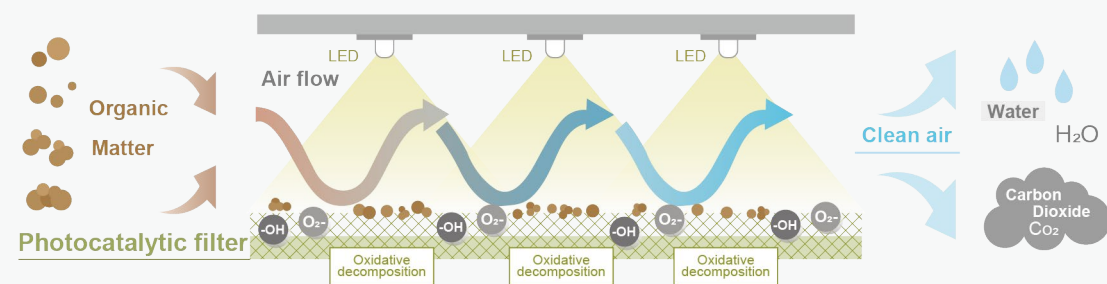

Kaltech's unique "photocatalytic technology" reduces a variety of odors, in the air and purifies it into clean air.

• Side-flow structure

(Kaltech's original photocatalytic technology)

It repeatedly reduces odor by horizontally directing the air flow against the photocatalyst filter and purifies the air into fresh and clean air. [Patent pending]