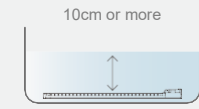

*Soak for 10 hours.