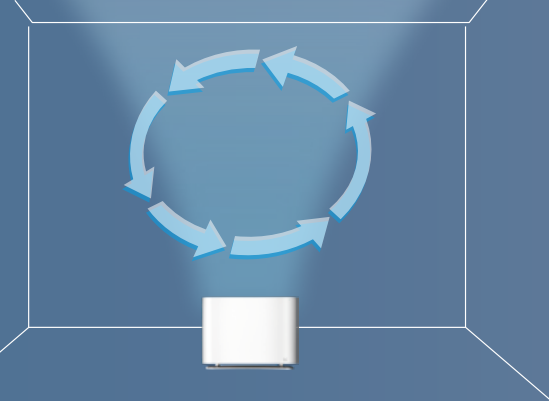

POINT
1

Equipped with a "turbo mode" that quickly reduces odors.

Rapid purification of
Approx. **93 m² / 1001 ft²** in **30 minutes!**

It can purify the air in a large space of approx. 93 m²/1001 ft² in 30 minutes.

Rapidly purifies,
31 m² / 334 ft² in 10 minutes
62 m² / 668 ft² in 20 minutes
93 m² / 1001 ft² in 30 minutes

Open the cover!

- Power lamp
- Sensor sensitivity button
- Light display button
- Air volume switching button
- Turbo mode button