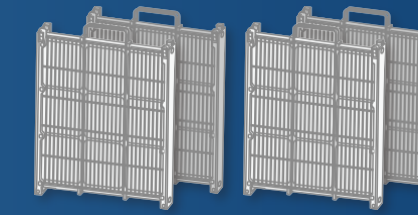

Enjoy the clean air.

POINT  
**2**

The 4 photocatalytic filters and "double-sided illumination" LED makes the effect incomparable.

Photocatalytic filter

LED illumination image

\*When electricity turns on, it will light up to purple.