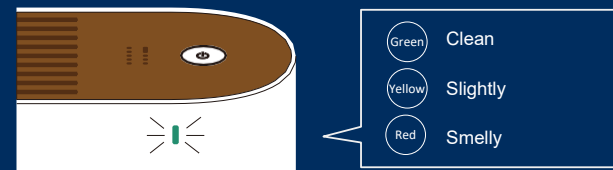

Recommended use scene
Greatly effective in closed and crowded spaces where air qualities are a concern!